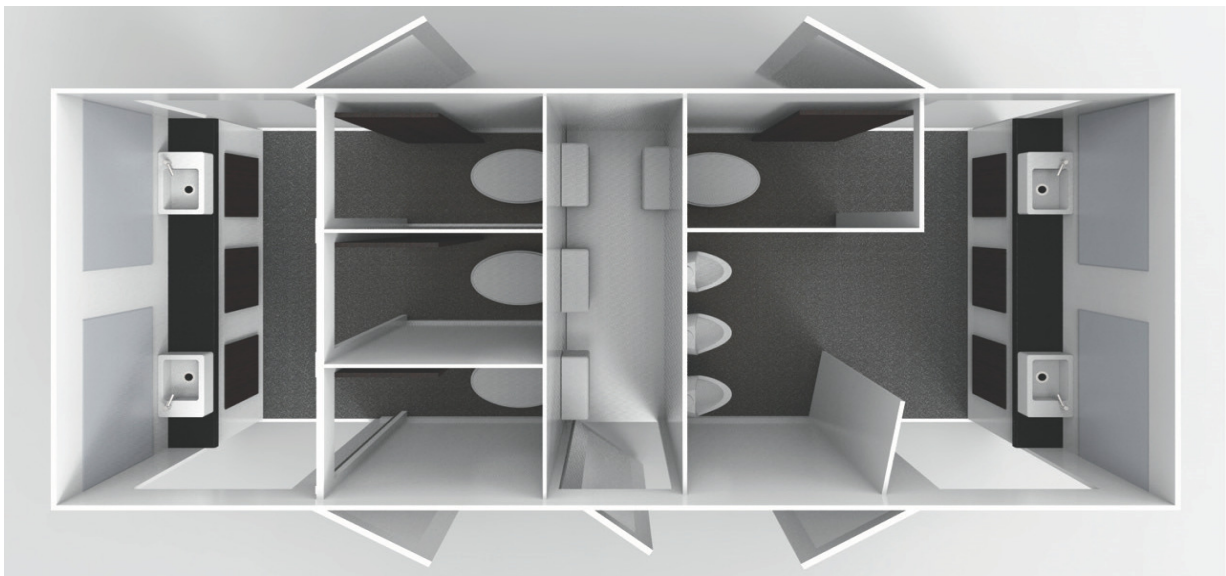

Nevis 3 Plus 1 Luxury Unit

The Nevis provides luxury provision for up to 250 guests over a 12 hour period.

We deliver the unit to your venue behind a Landrover Discovery. Please take into account the tow vehicle when considering the positioning of the unit. Access can be from either side of this unit. The exterior colour is white.