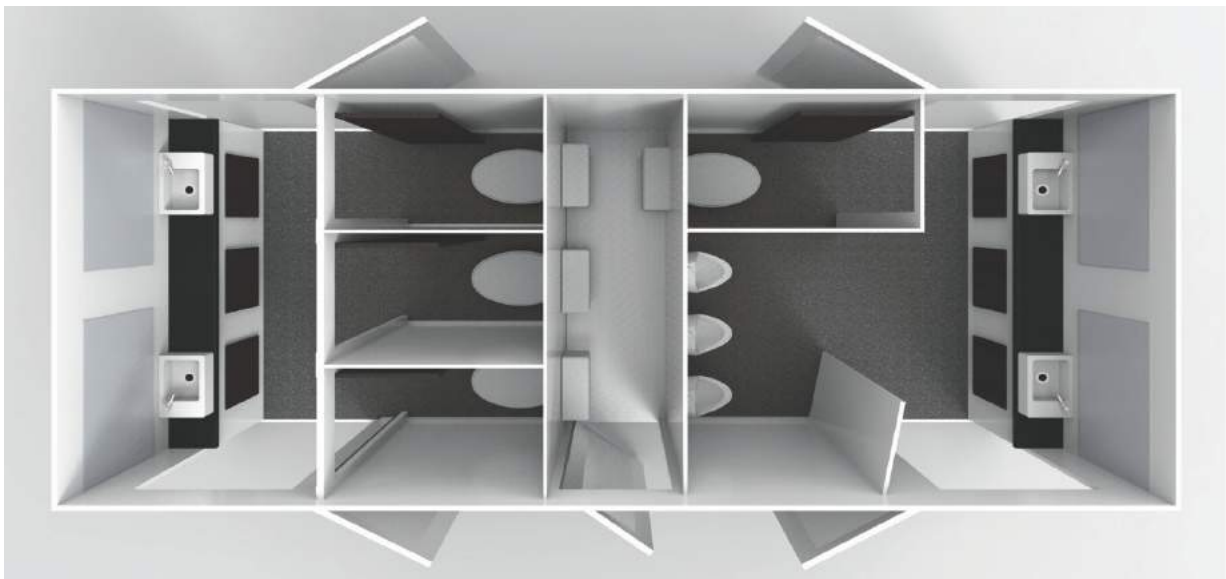

Nevis 3 Plus 1 Luxury Unit

The Nevis provides luxury provision for up to 250 guests over a 12 hour period.

We deliver the unit to your venue behind a Landrover Discovery. Please take into account the tow vehicle when considering the positioning of the unit. Access can be from either side of this unit. The exterior colour is white.